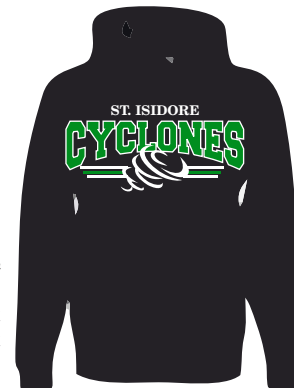

ST. ISIDORE SCHOOL

SPIRITWEAR 2011-2012

Please turn in all orders to the school office by September 16, 2011

1

100% cotton

Tie-Dye Tshirt
\$16.00
Sizes: *YS, YM, YL*
AS, AM, AL, AXL
Color: *Kelly Green*

2

50/50 cotton/poly

Spirit Tshirt
\$10.00
Sizes: *YS, YM, YL*
AS, AM, AL, AXL
Color: *Kelly Green*

3

50/50 cotton/poly

Striped Tshirt
\$16.00
Sizes: *YS, YM, YL*
AS, AM, AL, AXL
Color: *Dark Green/White*

4

94/6 poly spandex

TB-Tech Tee
\$17.00
Sizes: *YS, YM, YL*
AS, AM, AL, AXL
Color: *Navy*

5

100% moisture management

Long Sleeve Tee
\$18.00
Sizes: *AS, AM, AL, AXL*
Color: *Graphite/Kelly*

6

50/50 cotton/poly

Hooded Sweatshirt
\$17.00
Sizes: *YS, YM, YL*
AS, AM, AL, AXL
Color: *Black*

ITEM	COLOR	SIZE	QTY	PRICE	TOTAL